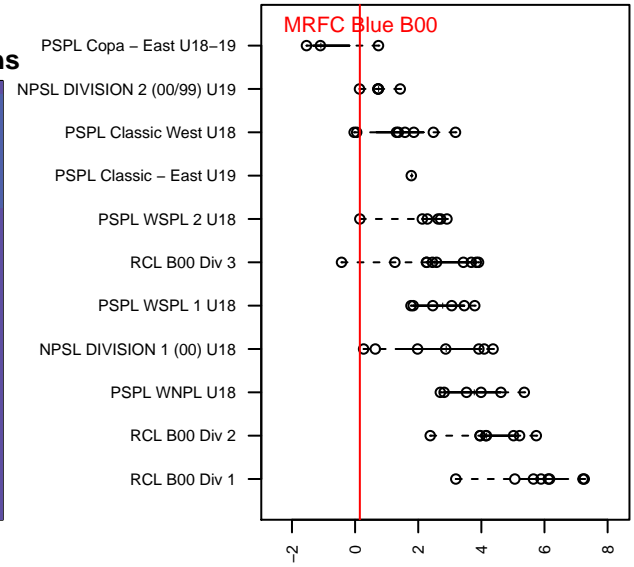

# MRFC Blue B00

Mount Rainier FC  
 Sumner, WA  
 B00 total strength=1304  
 attack=10.55 defense=3.12  
 fall league = PSPL WSPL 2 U18  
 notes= Finseth 2017

alt names used:  
 MRFC B00 Finseth  
 MT. RAINIER FC MRFC B00 FINSETH (WA)

Venues played:  
 2017 Mt Hood Challenge U19 Silver  
 2017 River Jam Samba U17-19  
 2017 PSPL WSPL 2 U18  
 2017 WA Cup Silver U18

**MRFC Blue B00**  
 Dots are actual minus expected GF (blue circles) and GA (red triangles).  
 Blue line is smoothed change in attack strength. Red is smoothed change in defense strength.

**attack and defense variance (black dot)  
relative to other teams  
and top 10 in region**

**attack and defense rating  
relative to others at age  
and all opponents in last 13 months**

**Performance relative to 13 month average**